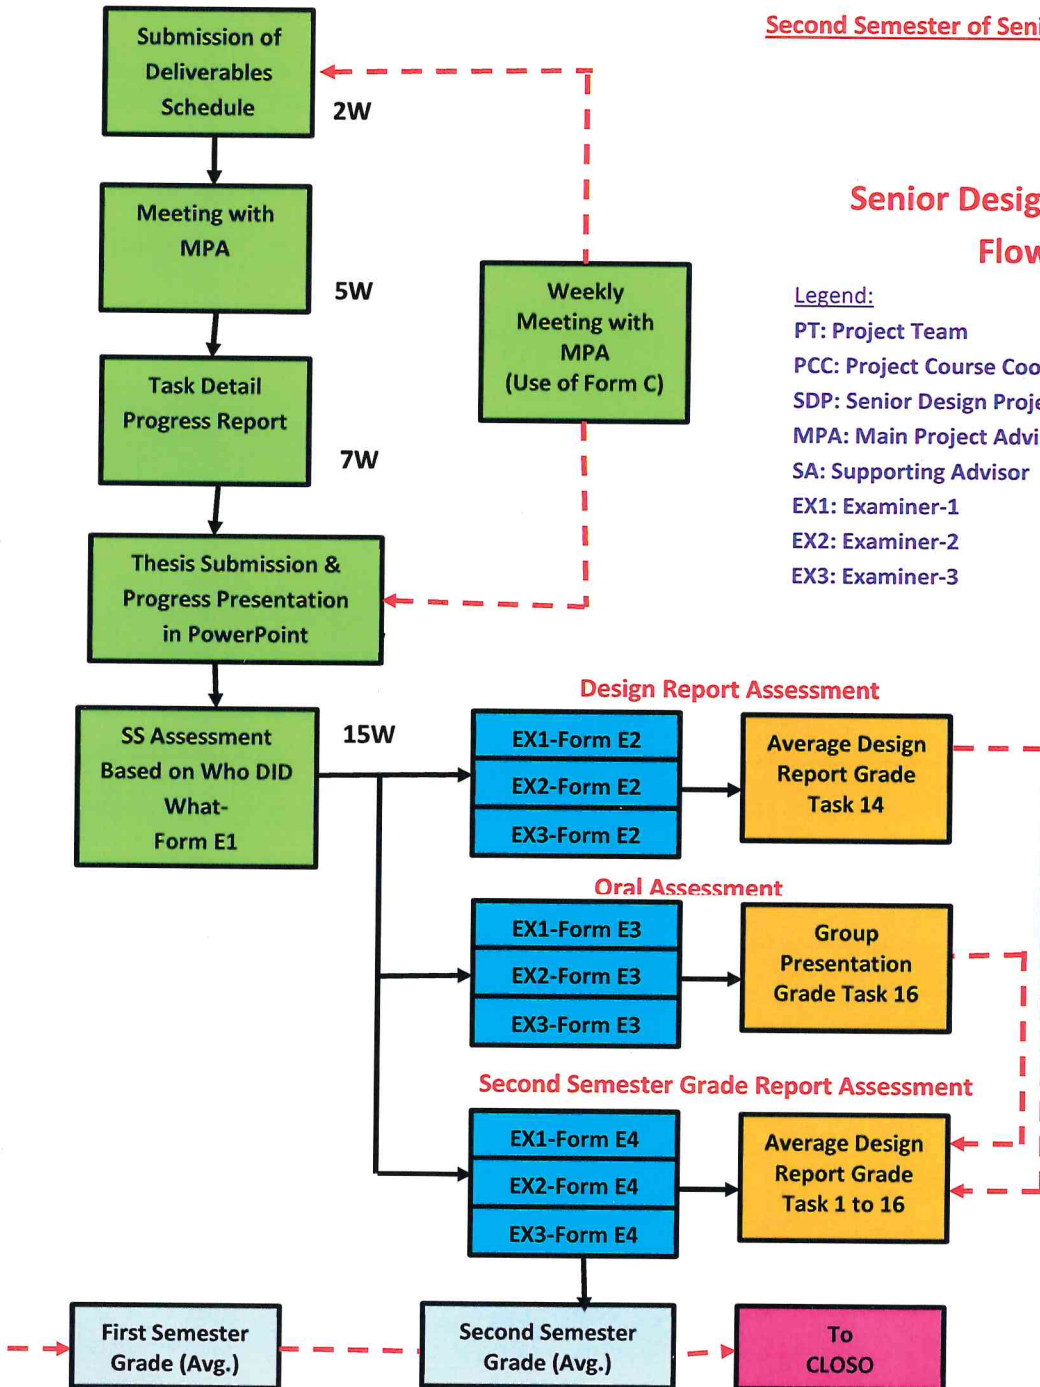

Orientation Semester of Senior Design Project

First Semester of Senior Design Project

Senior Design Project (SDP) Flow Chart

Second Semester of Senior Design Project

**Senior Design Project (SDP)
Flow Chart**

Legend:

- PT: Project Team
- PCC: Project Course Coordinator
- SDP: Senior Design Project
- MPA: Main Project Advisor
- SA: Supporting Advisor
- EX1: Examiner-1
- EX2: Examiner-2
- EX3: Examiner-3

Attachments: