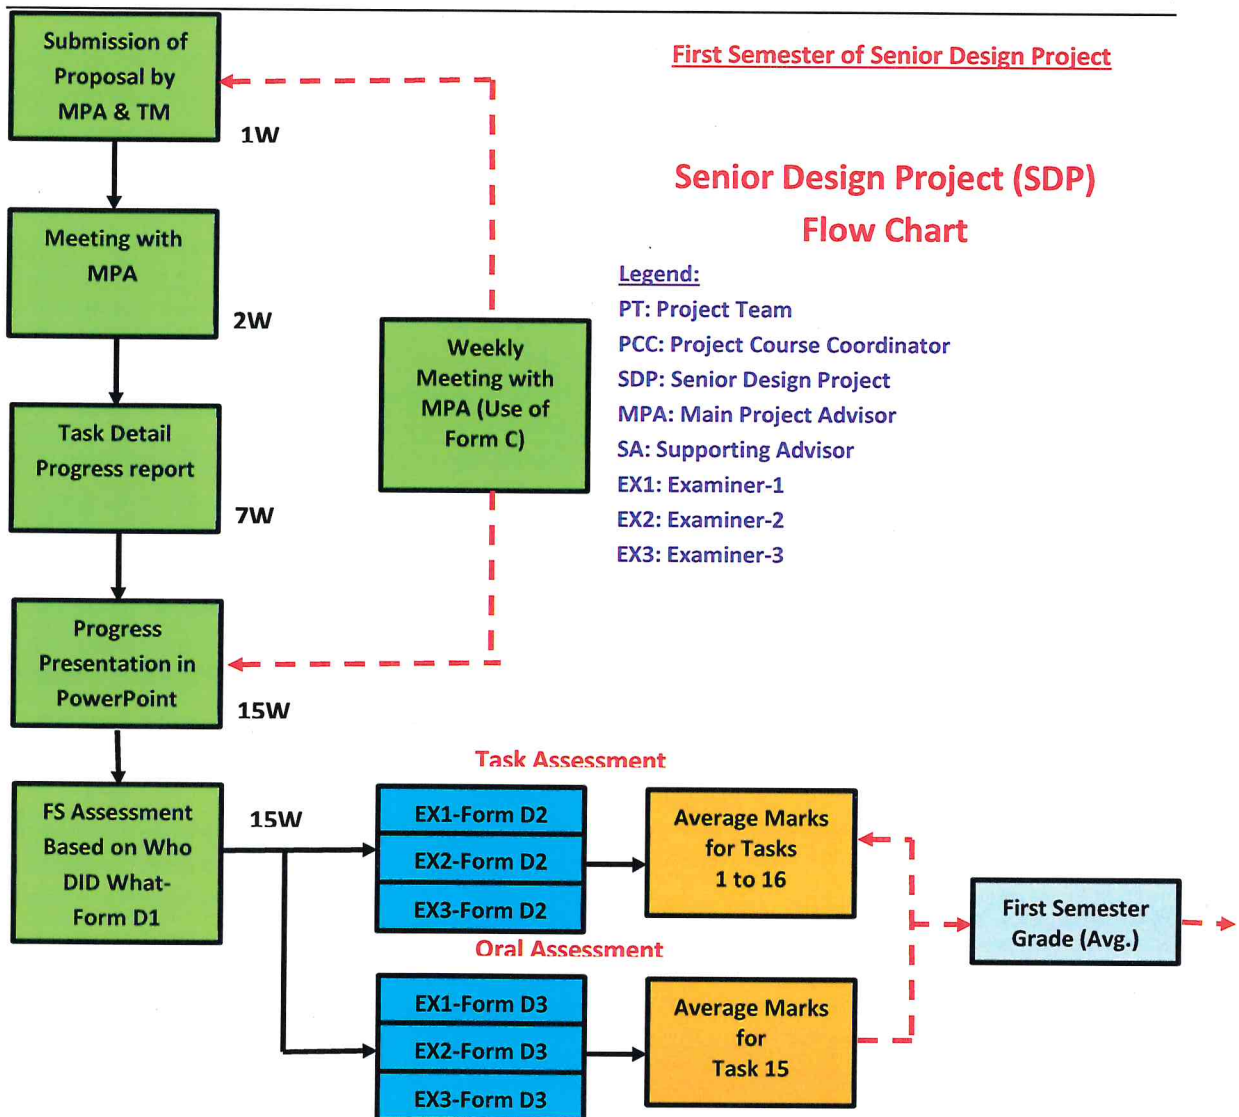

Orientation Semester of Senior Design Project

First Semester of Senior Design Project

Senior Design Project (SDP) Flow Chart

Second Semester of Senior Design Project

**Senior Design Project (SDP)
Flow Chart**

Legend:

- PT: Project Team
- PCC: Project Course Coordinator
- SDP: Senior Design Project
- MPA: Main Project Advisor
- SA: Supporting Advisor
- EX1: Examiner-1
- EX2: Examiner-2
- EX3: Examiner-3

Attachments: